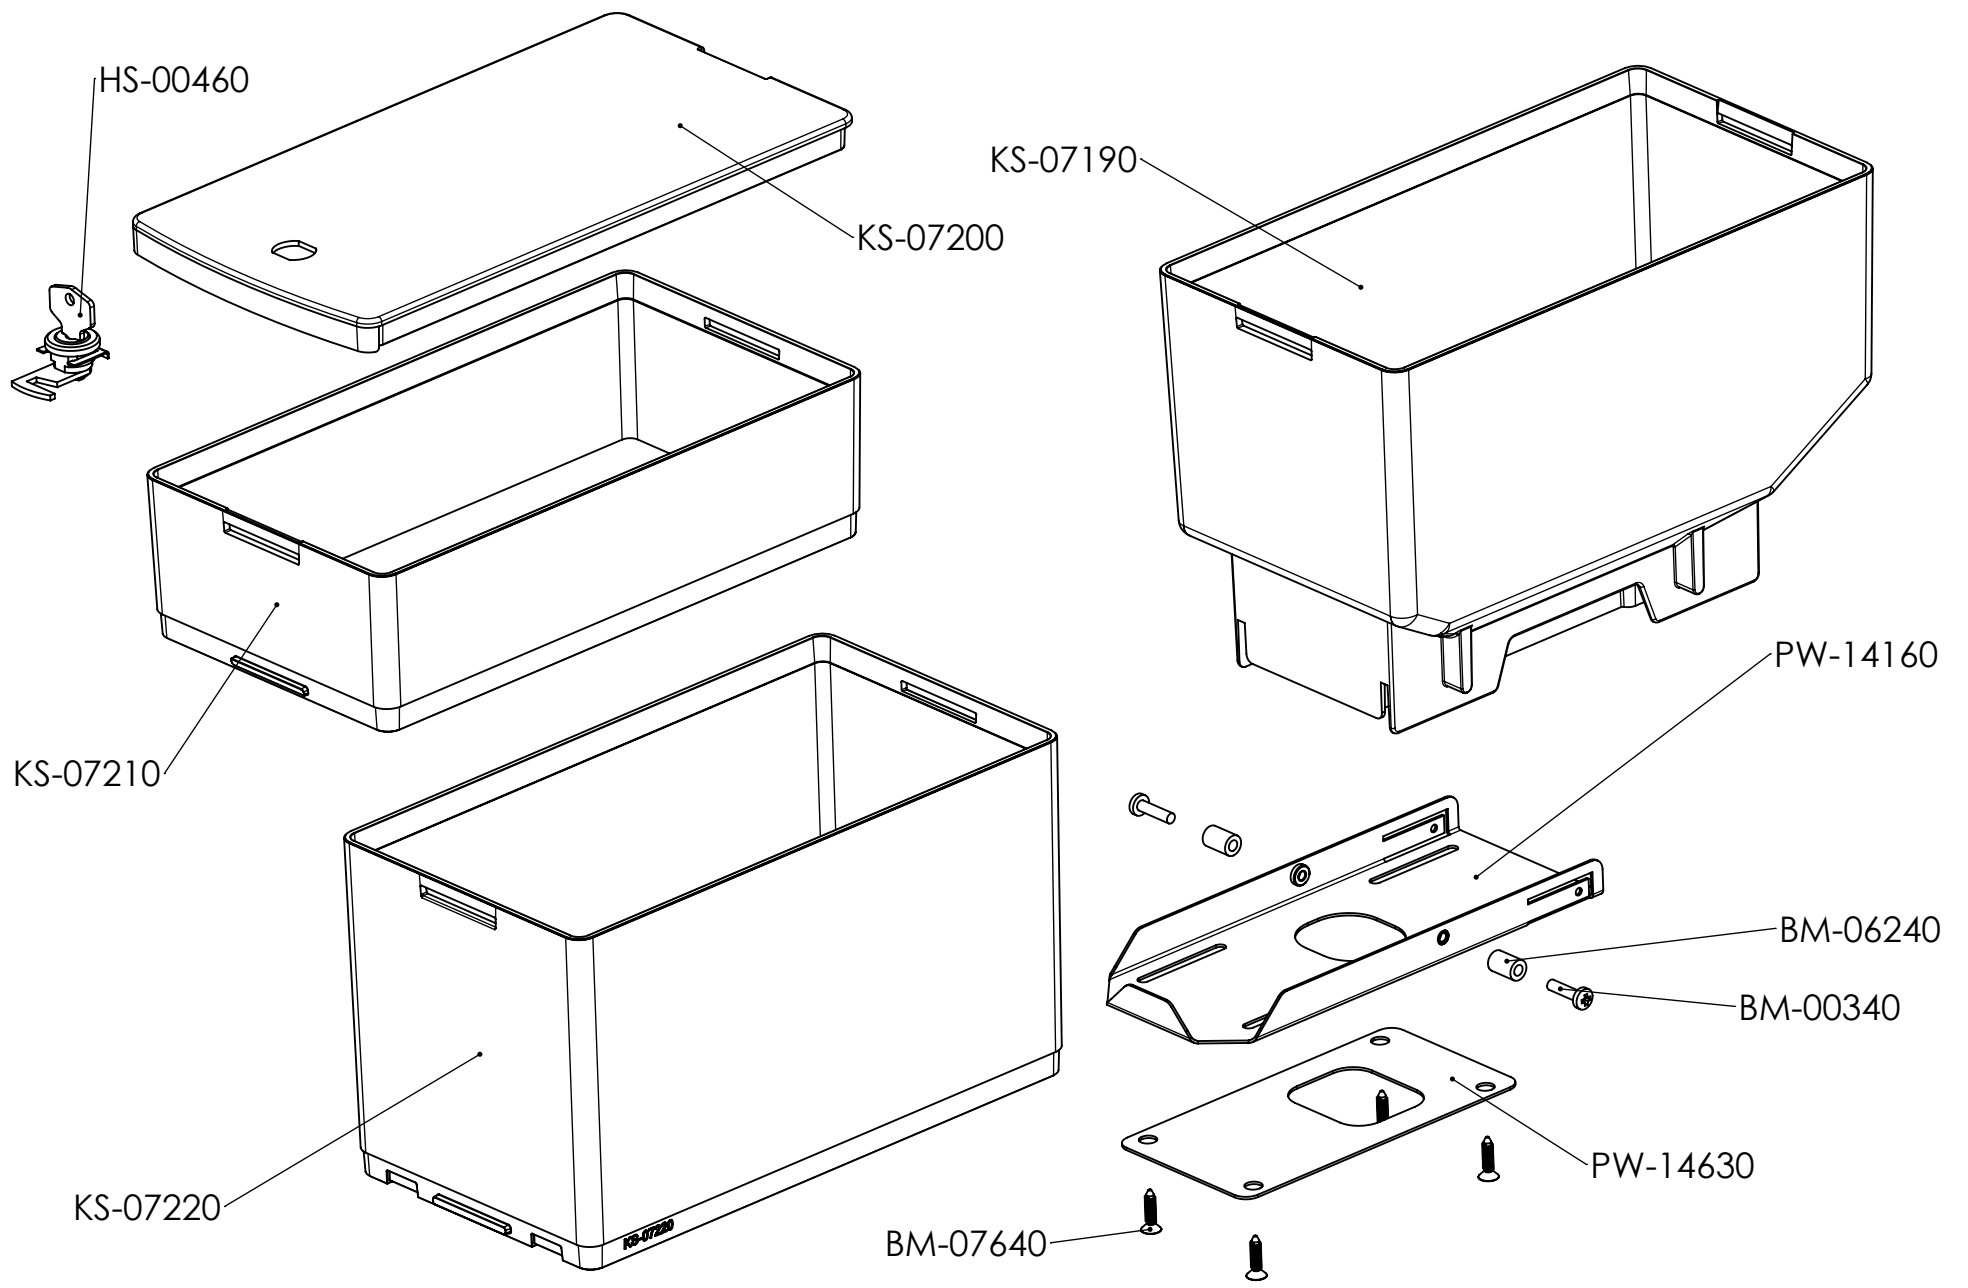

Spare parts manual

Vista 7" Bean-to-Brew / Fresh Brew

BEAN 2 BREW ONLY

PW-14531

HL-00730

MIXS-0180

PW-08121

PW-13341

OB-131

SM-02330

OB-110

OB-120

FRESH BREW ONLY

BEAN 2 BREW ONLY