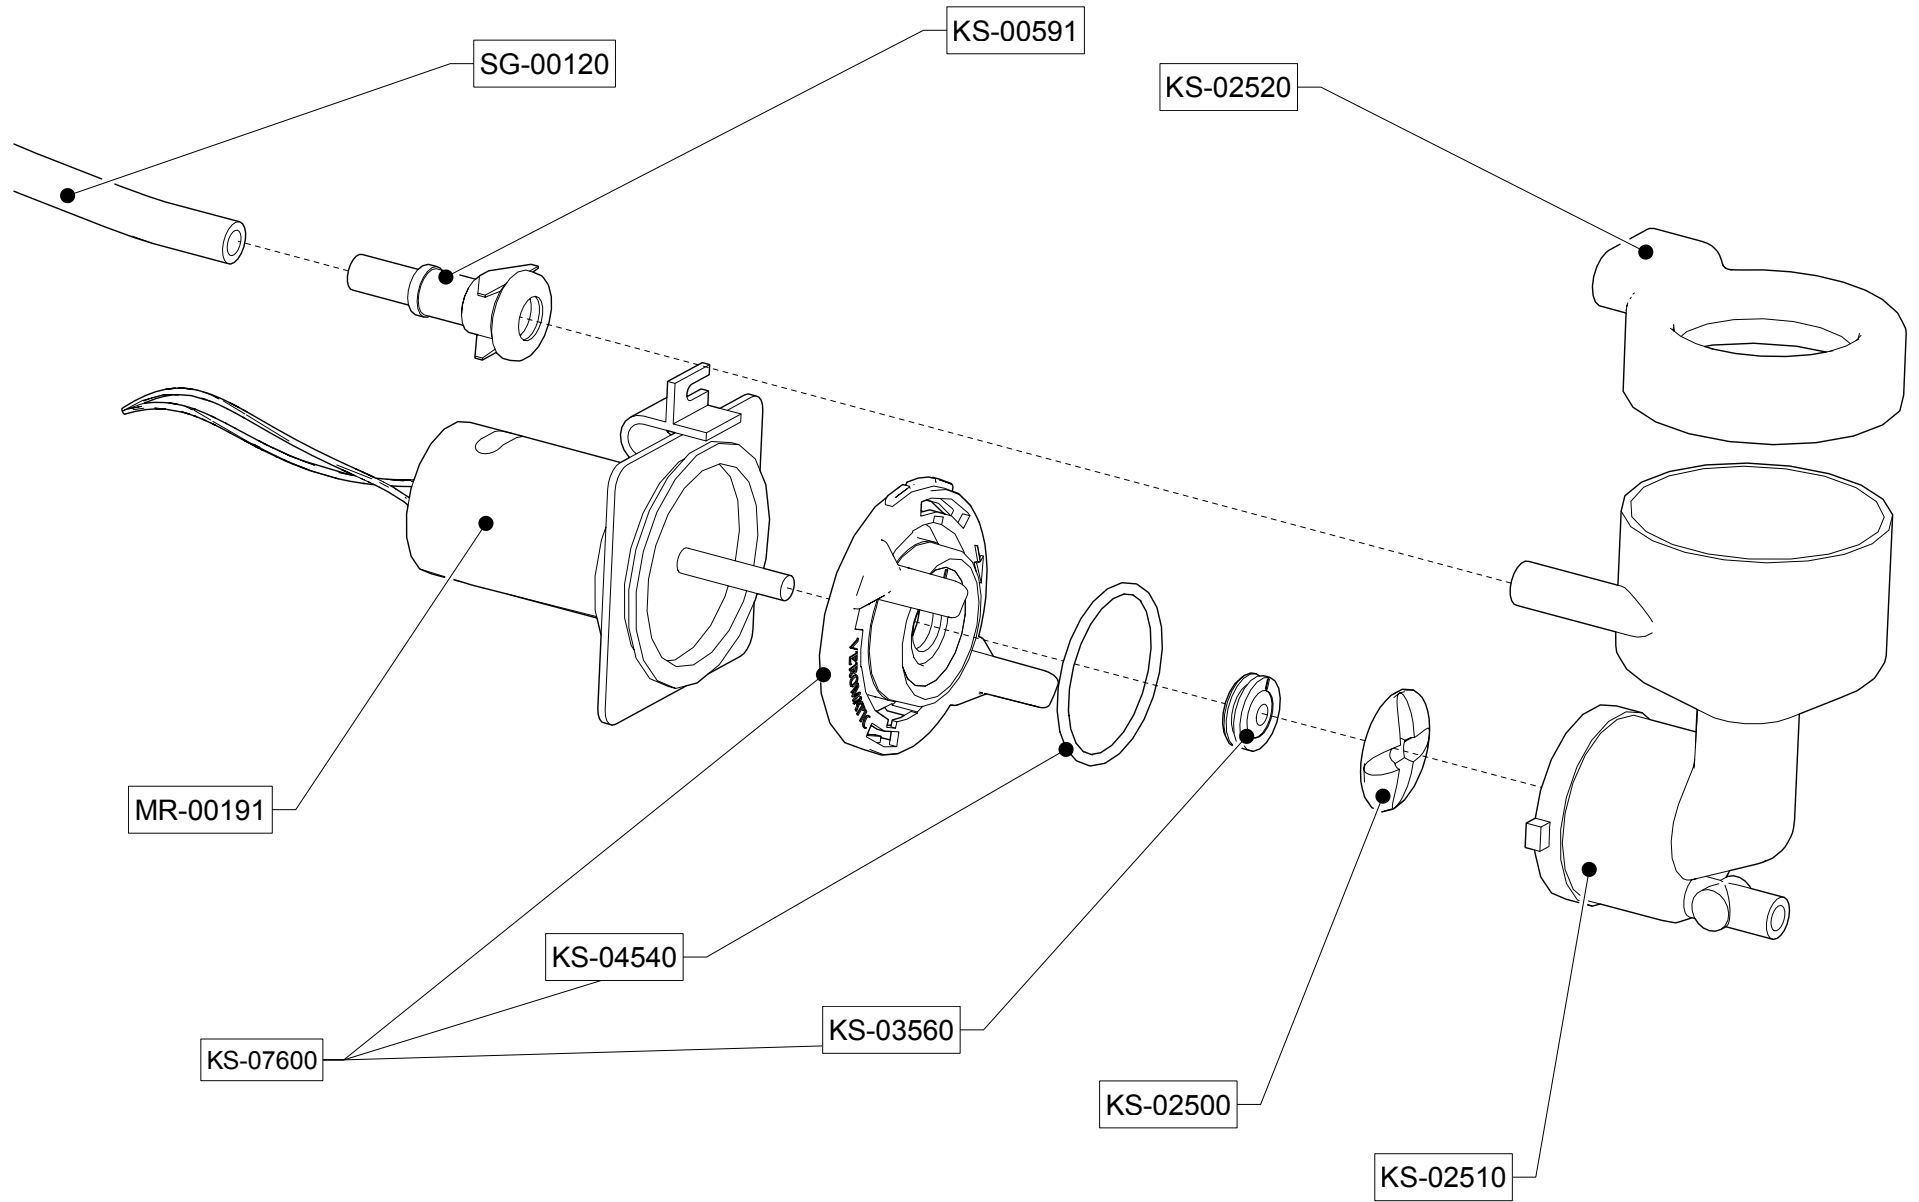

Spare parts manual

Vista 7" Bean-to-Brew / Fresh Brew

BEAN 2 BREW ONLY

PW-14531

HL-00730

MIXS-0180

PW-08121

PW-13341

OB-131

SM-02330

OB-110

OB-120

FRESH BREW ONLY

BEAN 2 BREW ONLY