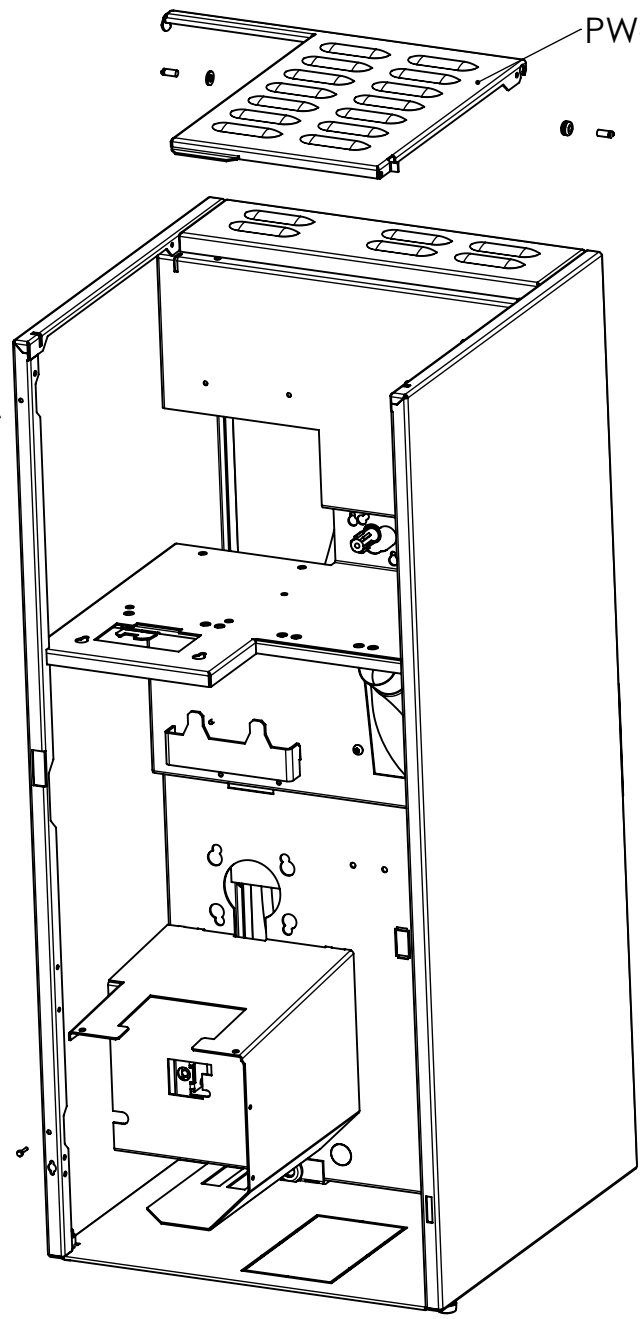

Spare parts manual

Vista 7" Bean-to-Brew / Fresh Brew

BEAN 2 BREW ONLY

PW-14531

HL-00730

MIXS-0180

PW-08121

PW-13341

OB-131

SM-02330

OB-110

OB-120

FRESH BREW ONLY

BEAN 2 BREW ONLY