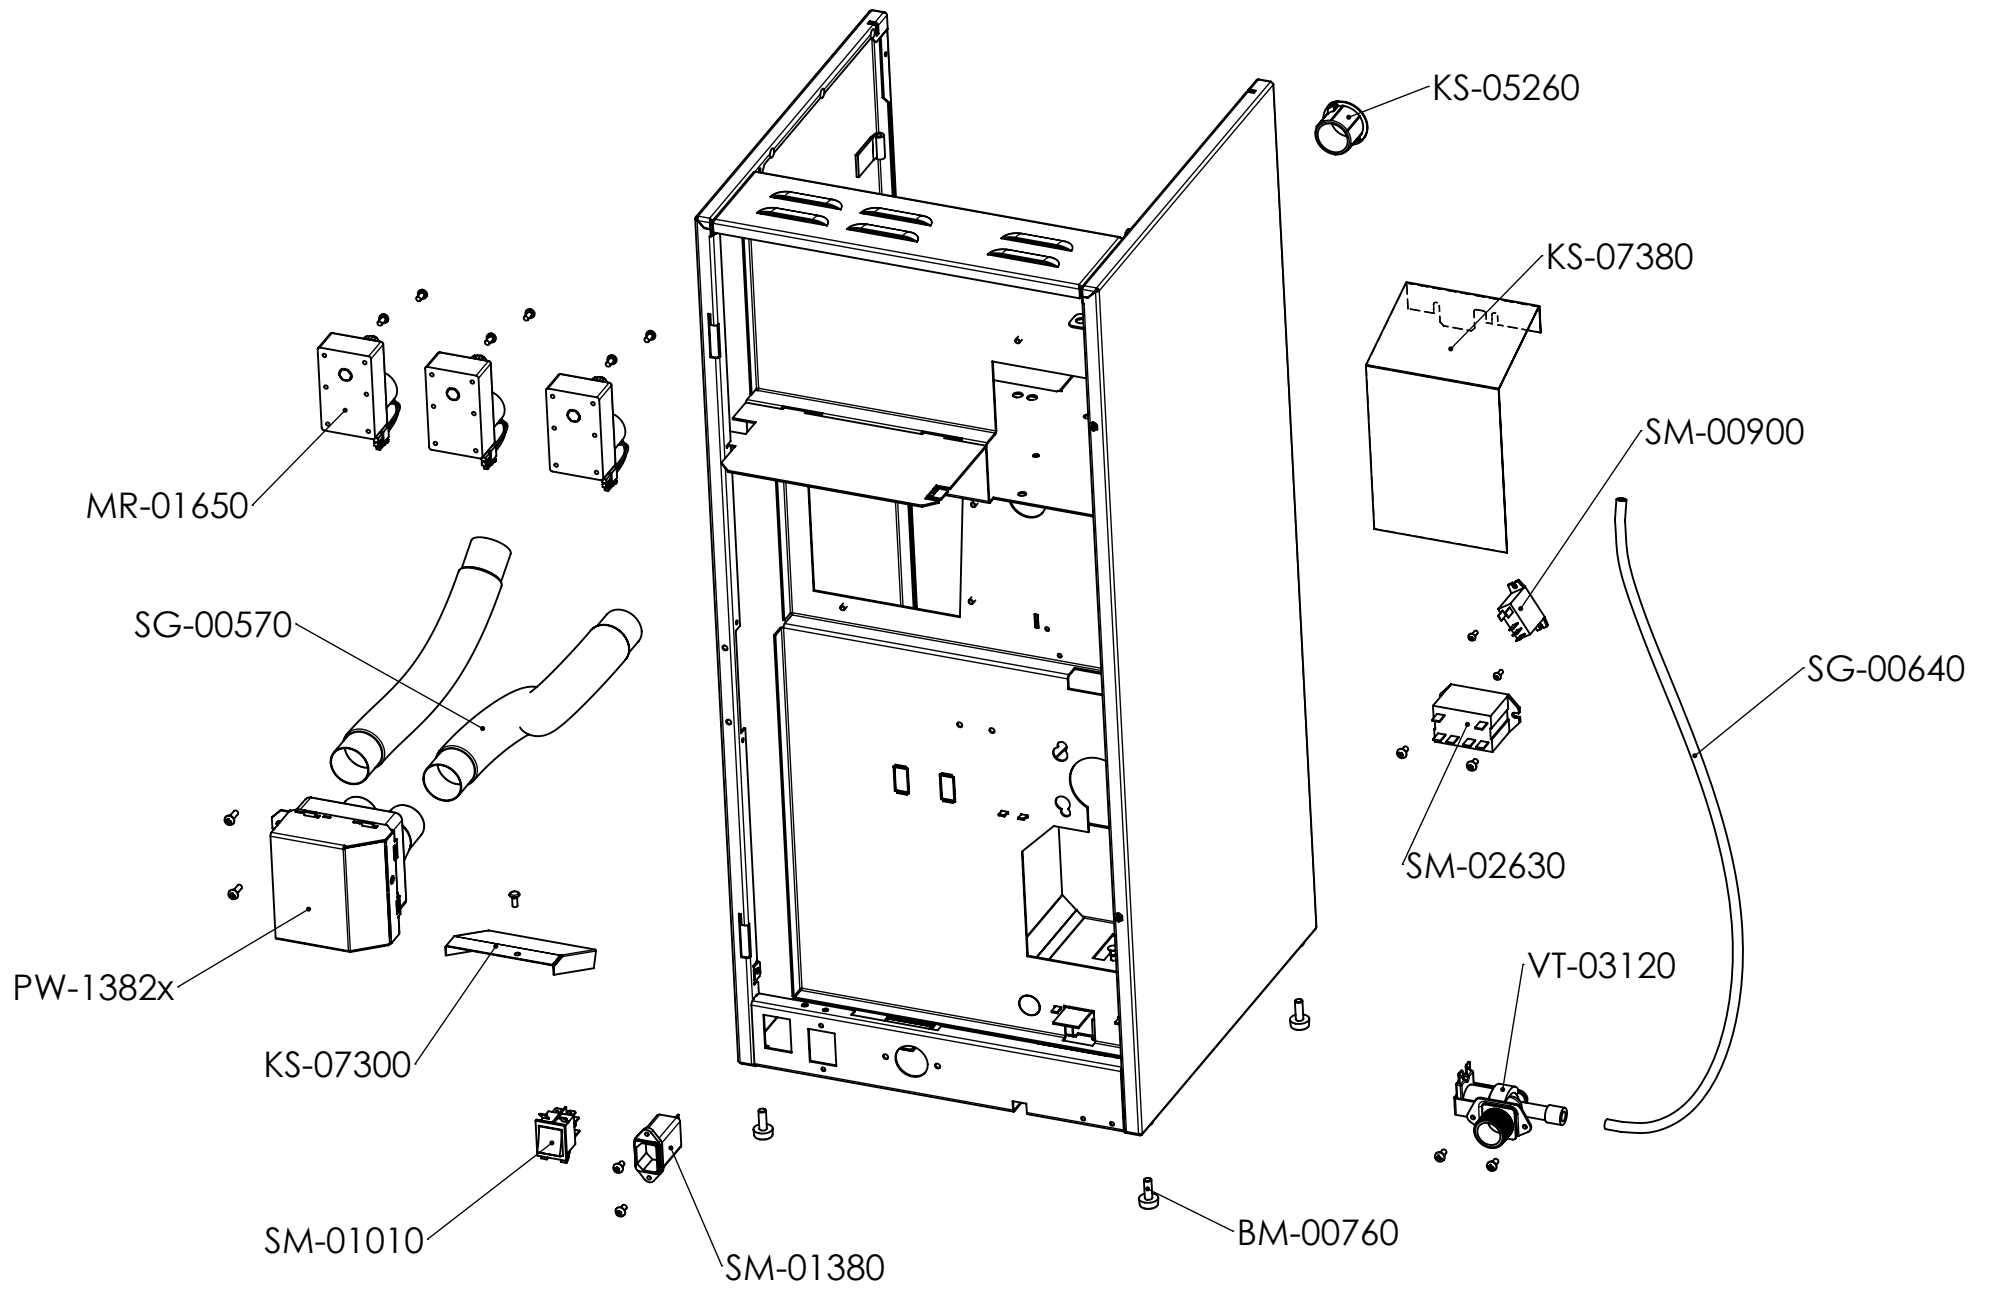

Spare parts manual

Vista 7" Bean-to-Brew / Fresh Brew

BEAN 2 BREW ONLY

PW-14531

HL-00730

MIXS-0180

PW-08121

PW-13341

OB-131

SM-02330

OB-110

OB-120

FRESH BREW ONLY

BEAN 2 BREW ONLY