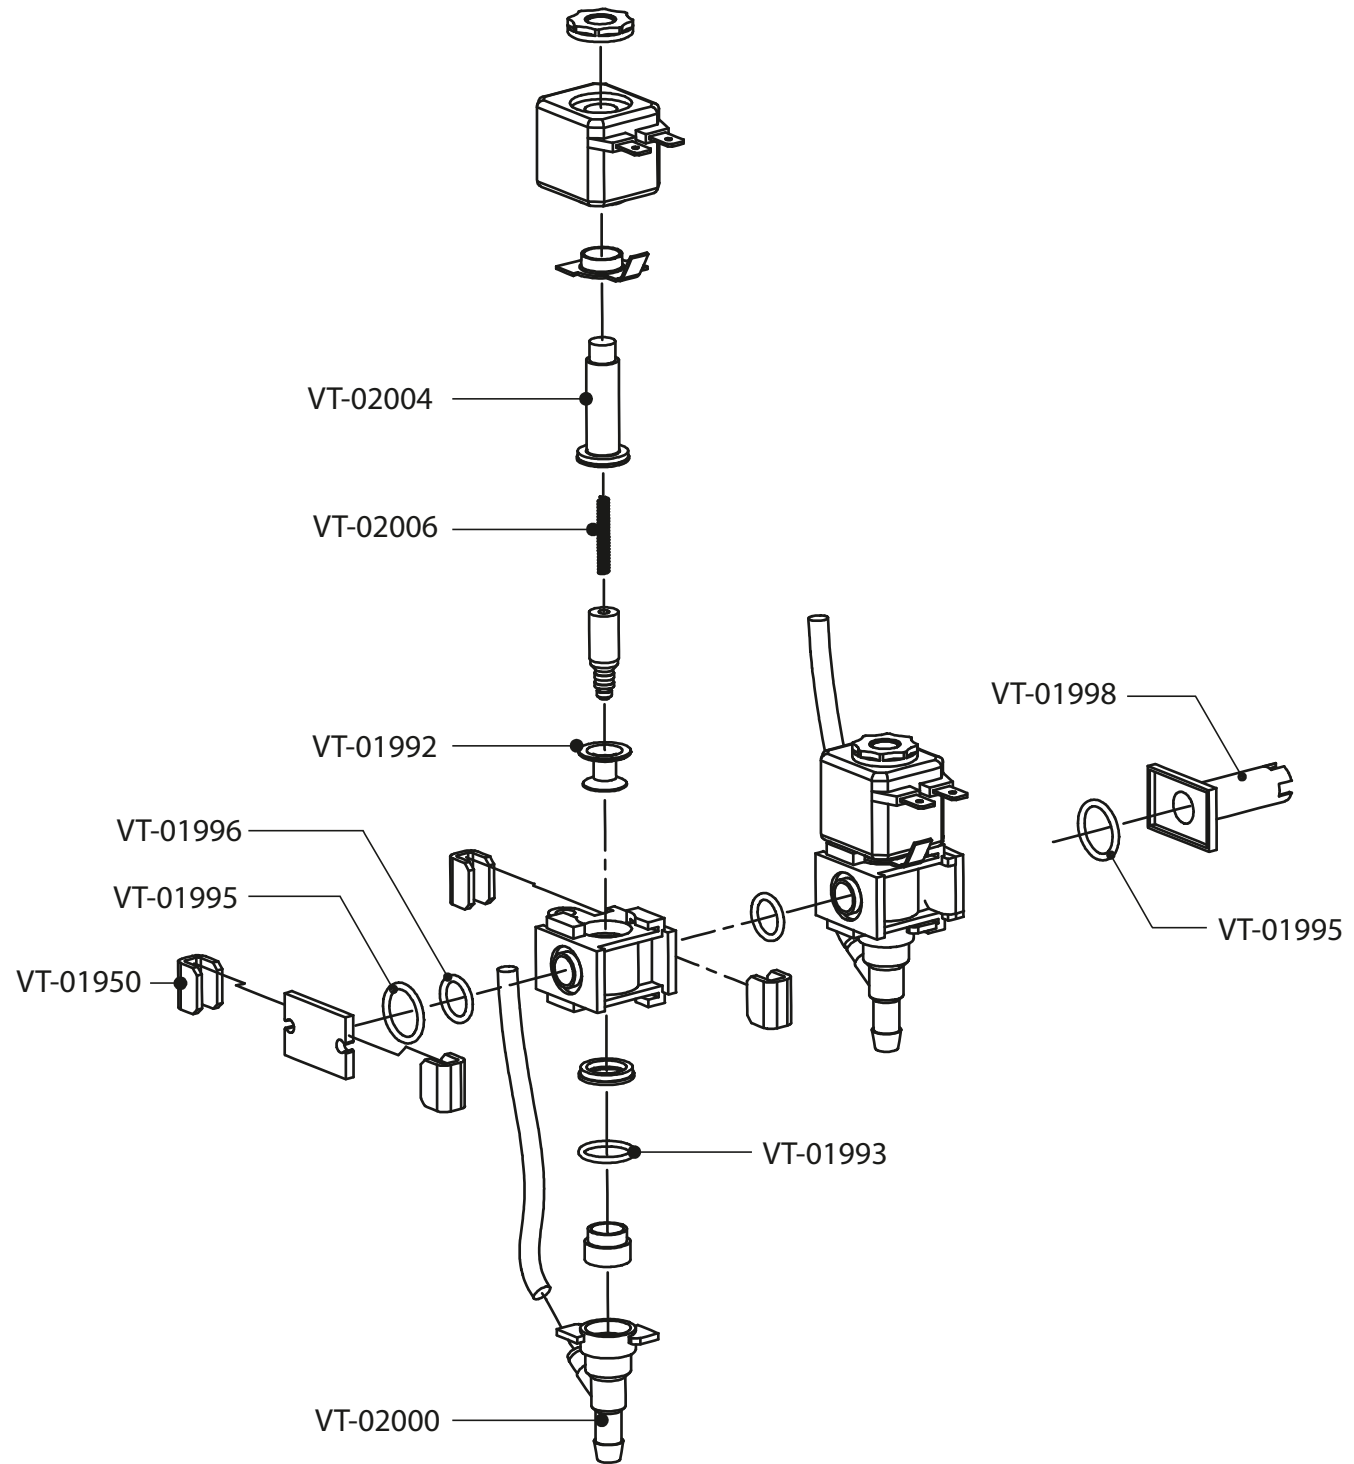

Spare parts manual

Vista 7" Bean-to-Brew / Fresh Brew

BEAN 2 BREW ONLY

PW-14531

HL-00730

MIXS-0180

PW-08121

PW-13341

OB-131

SM-02330

OB-110

OB-120

FRESH BREW ONLY

BEAN 2 BREW ONLY