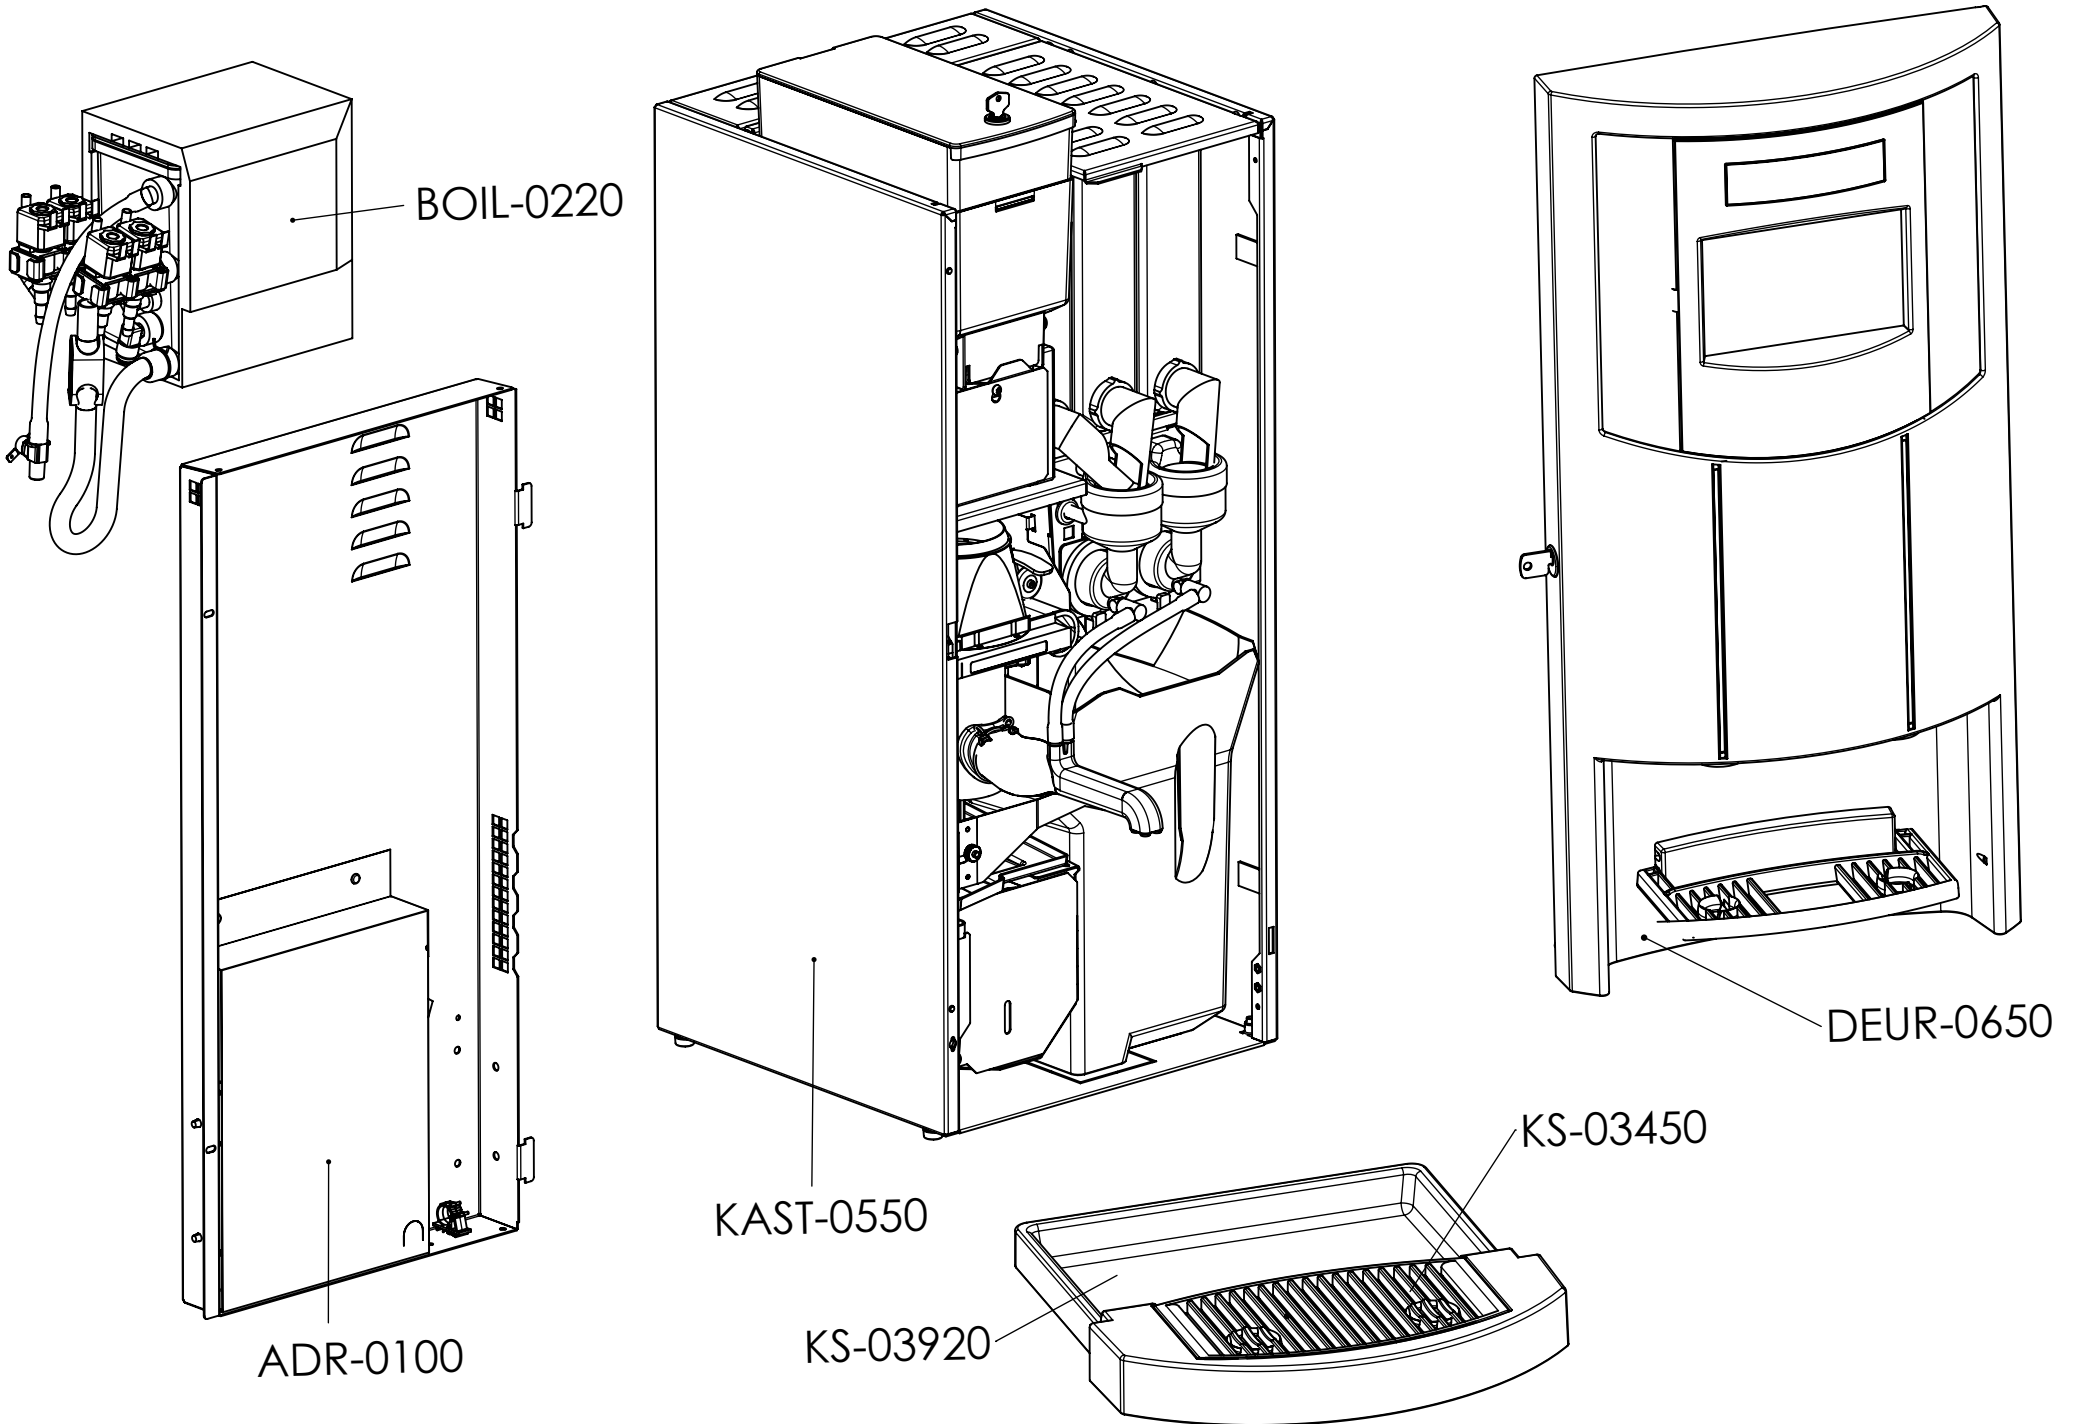

Spare parts manual

Vista 7" Bean-to-Brew / Fresh Brew

BEAN 2 BREW ONLY

PW-14531

HL-00730

MIXS-0180

PW-08121

PW-13341

OB-131

SM-02330

OB-110

OB-120

FRESH BREW ONLY

BEAN 2 BREW ONLY