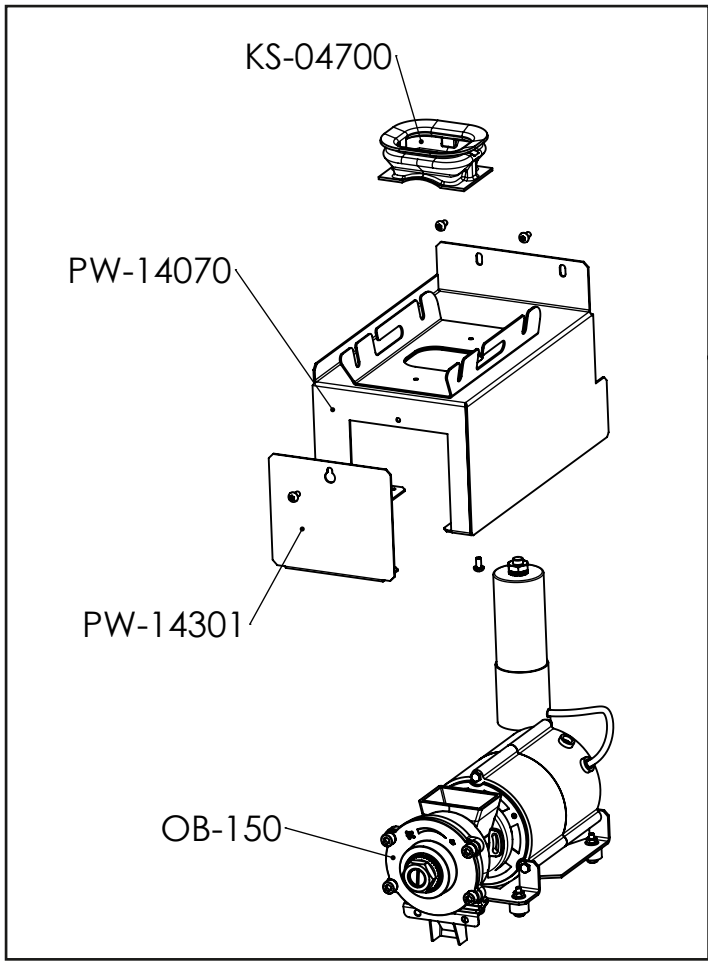

Spare parts manual

Vista 7" Bean-to-Brew / Fresh Brew

BEAN 2 BREW ONLY

PW-14531

HL-00730

MIXS-0180

PW-08121

PW-13341

OB-131

SM-02330

OB-110

OB-120

FRESH BREW ONLY

BEAN 2 BREW ONLY