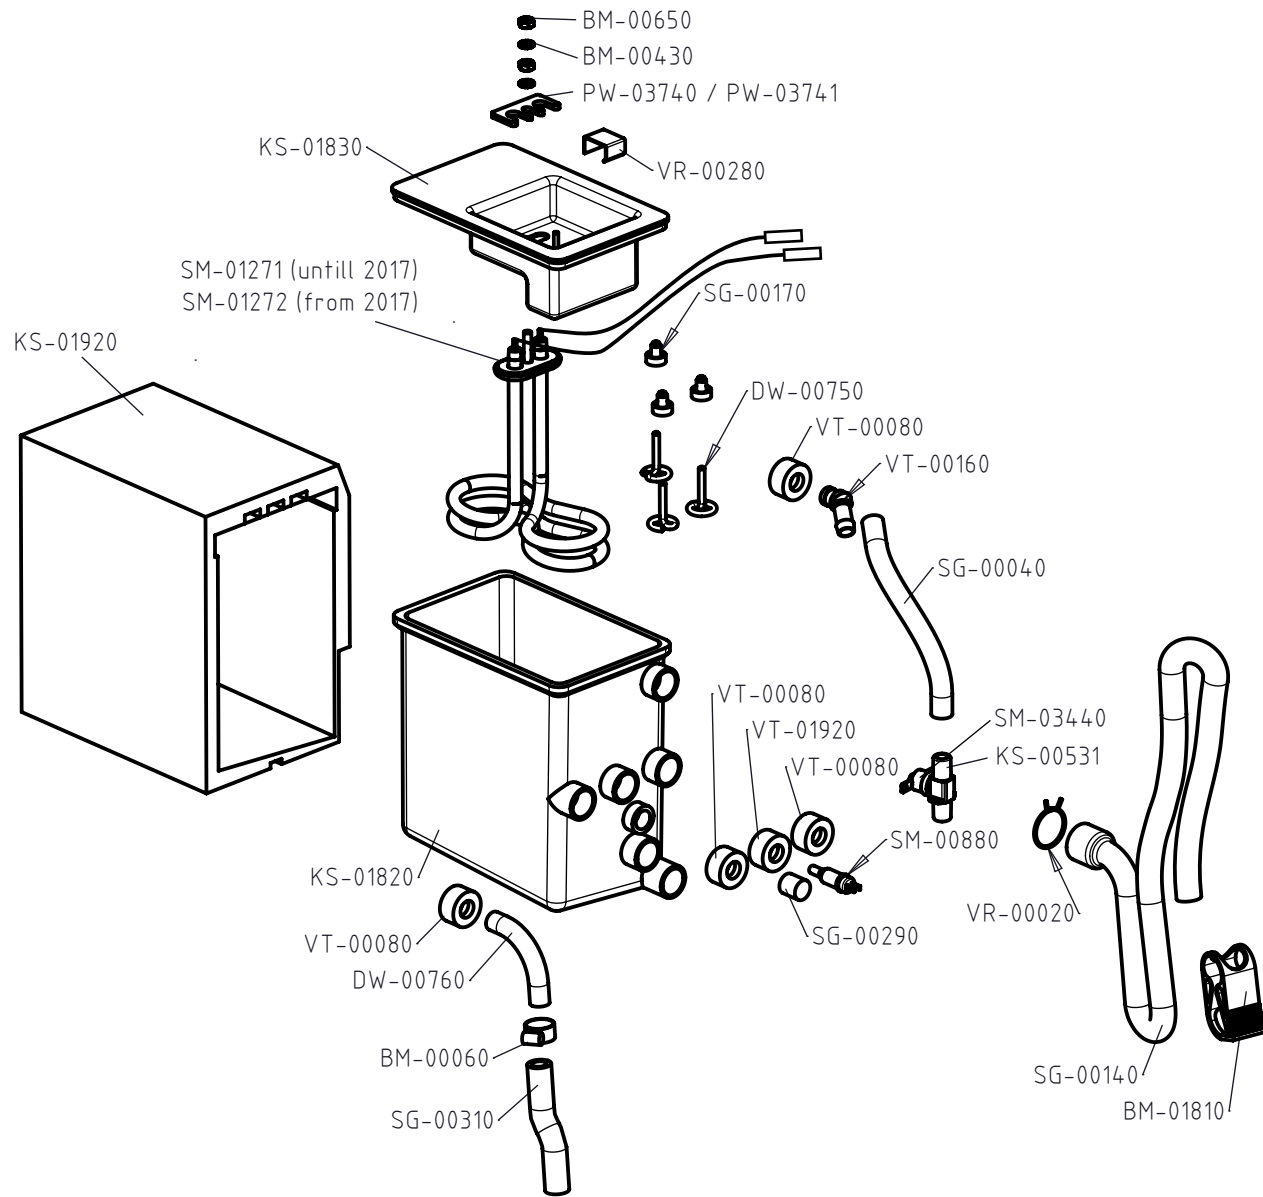

Spare parts manual

Vista 7" Bean-to-Brew / Fresh Brew

BEAN 2 BREW ONLY

PW-14531

HL-00730

MIXS-0180

PW-08121

PW-13341

OB-131

SM-02330

OB-110

OB-120

FRESH BREW ONLY

BEAN 2 BREW ONLY