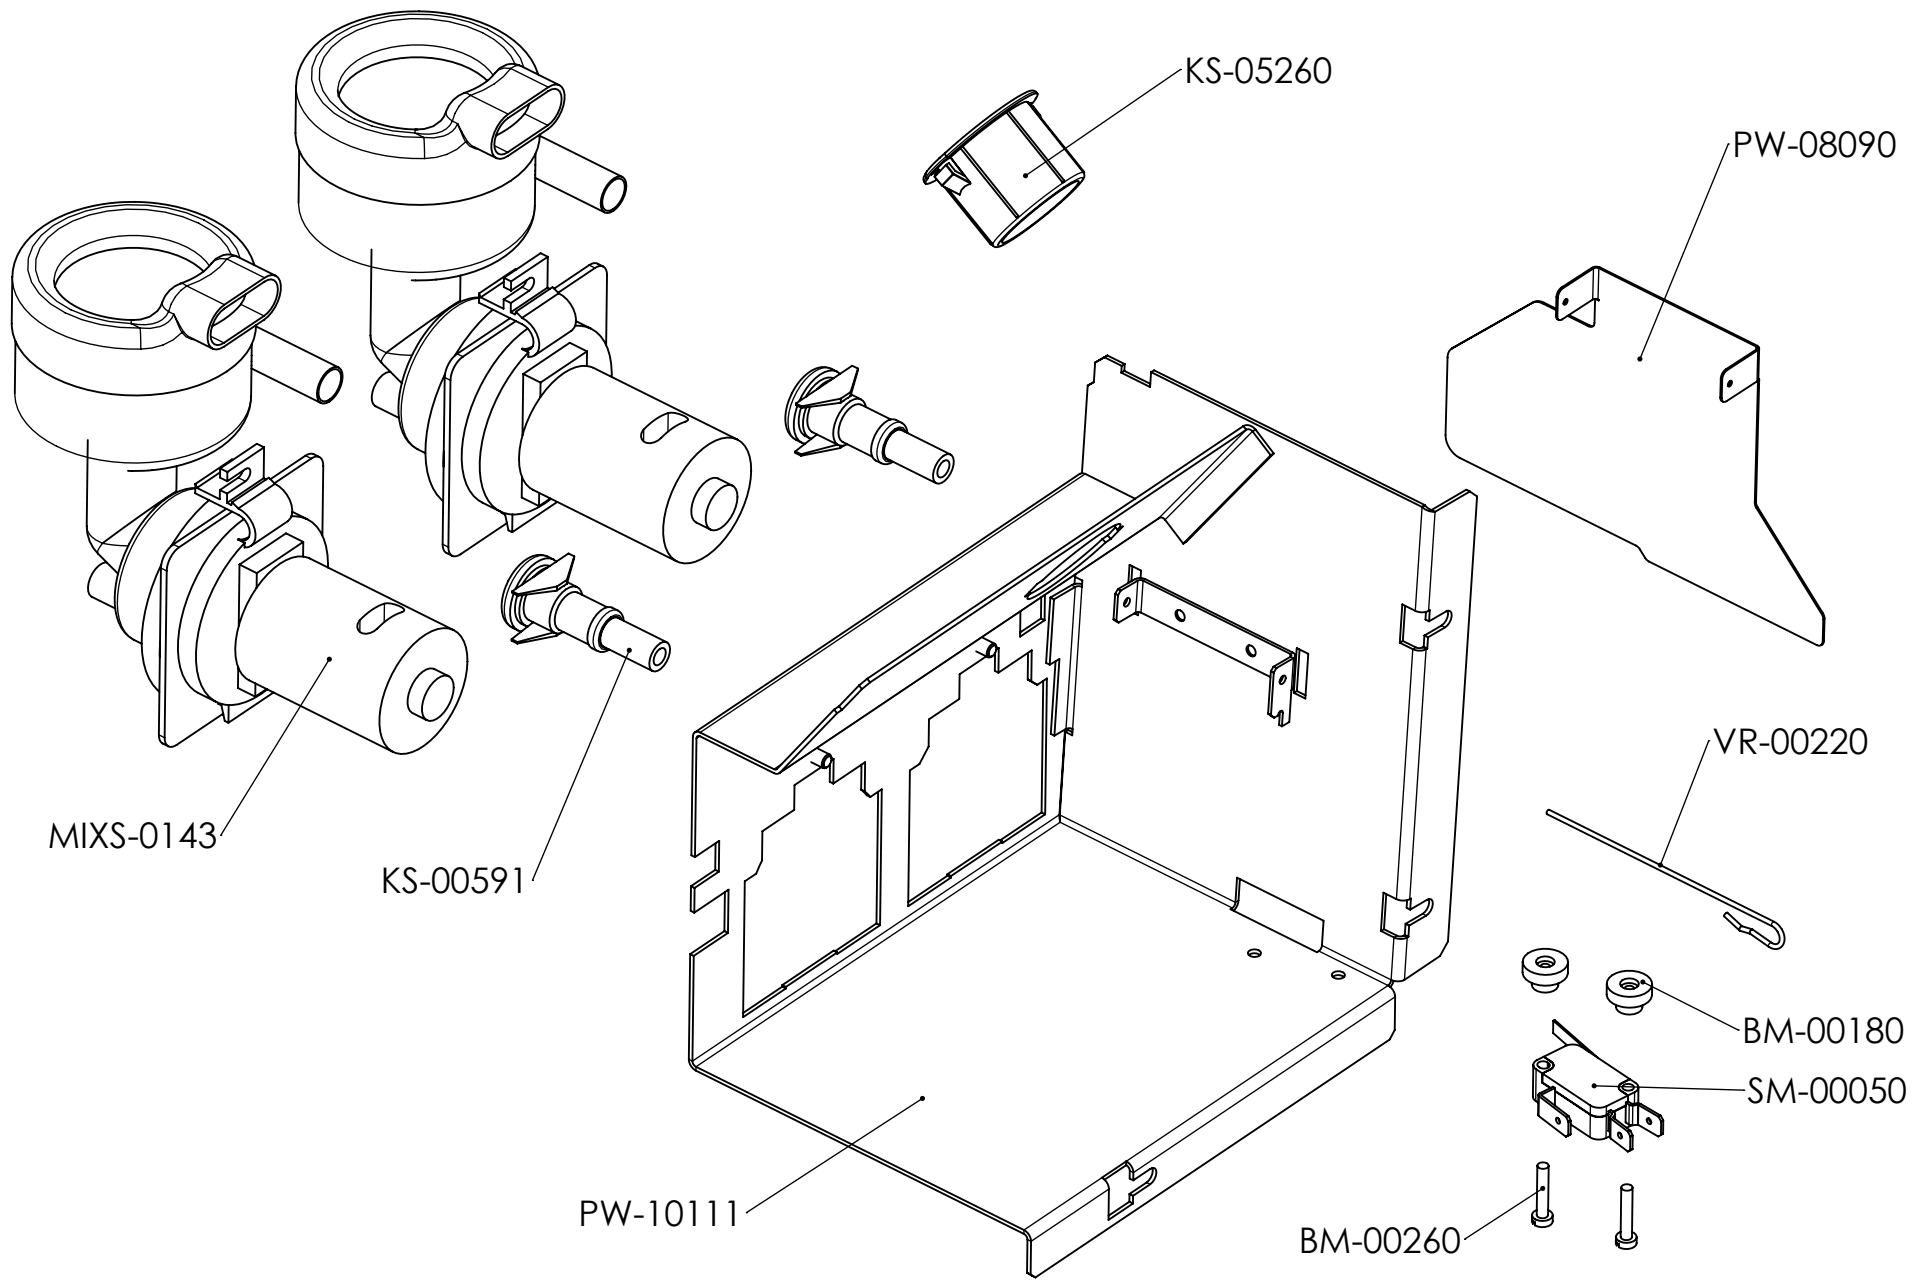

Spare parts manual

Vista 7" Bean-to-Brew / Fresh Brew

BEAN 2 BREW ONLY

PW-14531

HL-00730

MIXS-0180

PW-08121

PW-13341

OB-131

SM-02330

OB-110

OB-120

FRESH BREW ONLY

BEAN 2 BREW ONLY