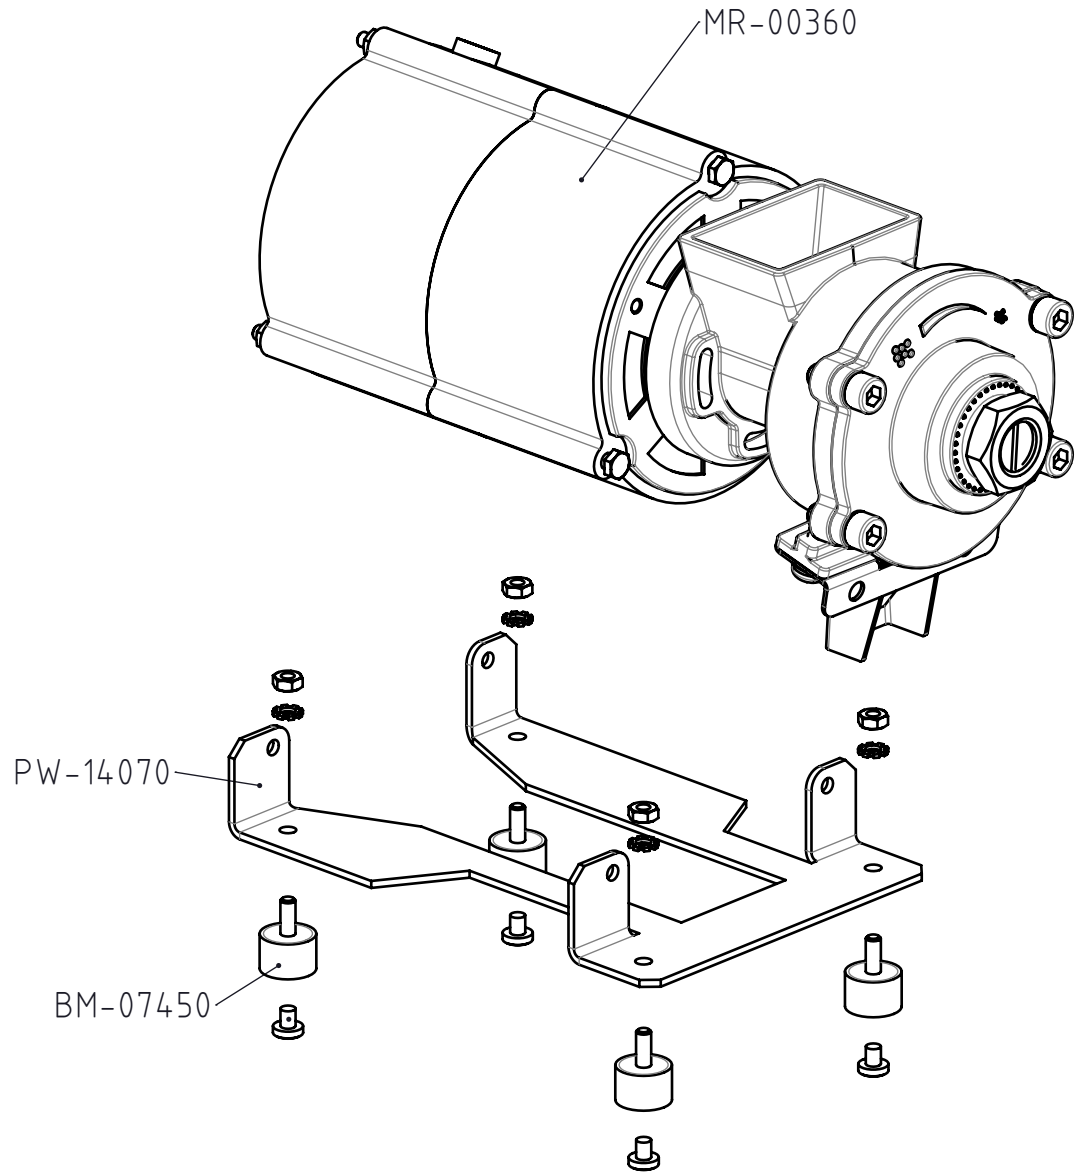

Spare parts manual

Vista 7" Bean-to-Brew / Fresh Brew

BEAN 2 BREW ONLY

PW-14531

HL-00730

MIXS-0180

PW-08121

PW-13341

OB-131

SM-02330

OB-110

OB-120

FRESH BREW ONLY

BEAN 2 BREW ONLY