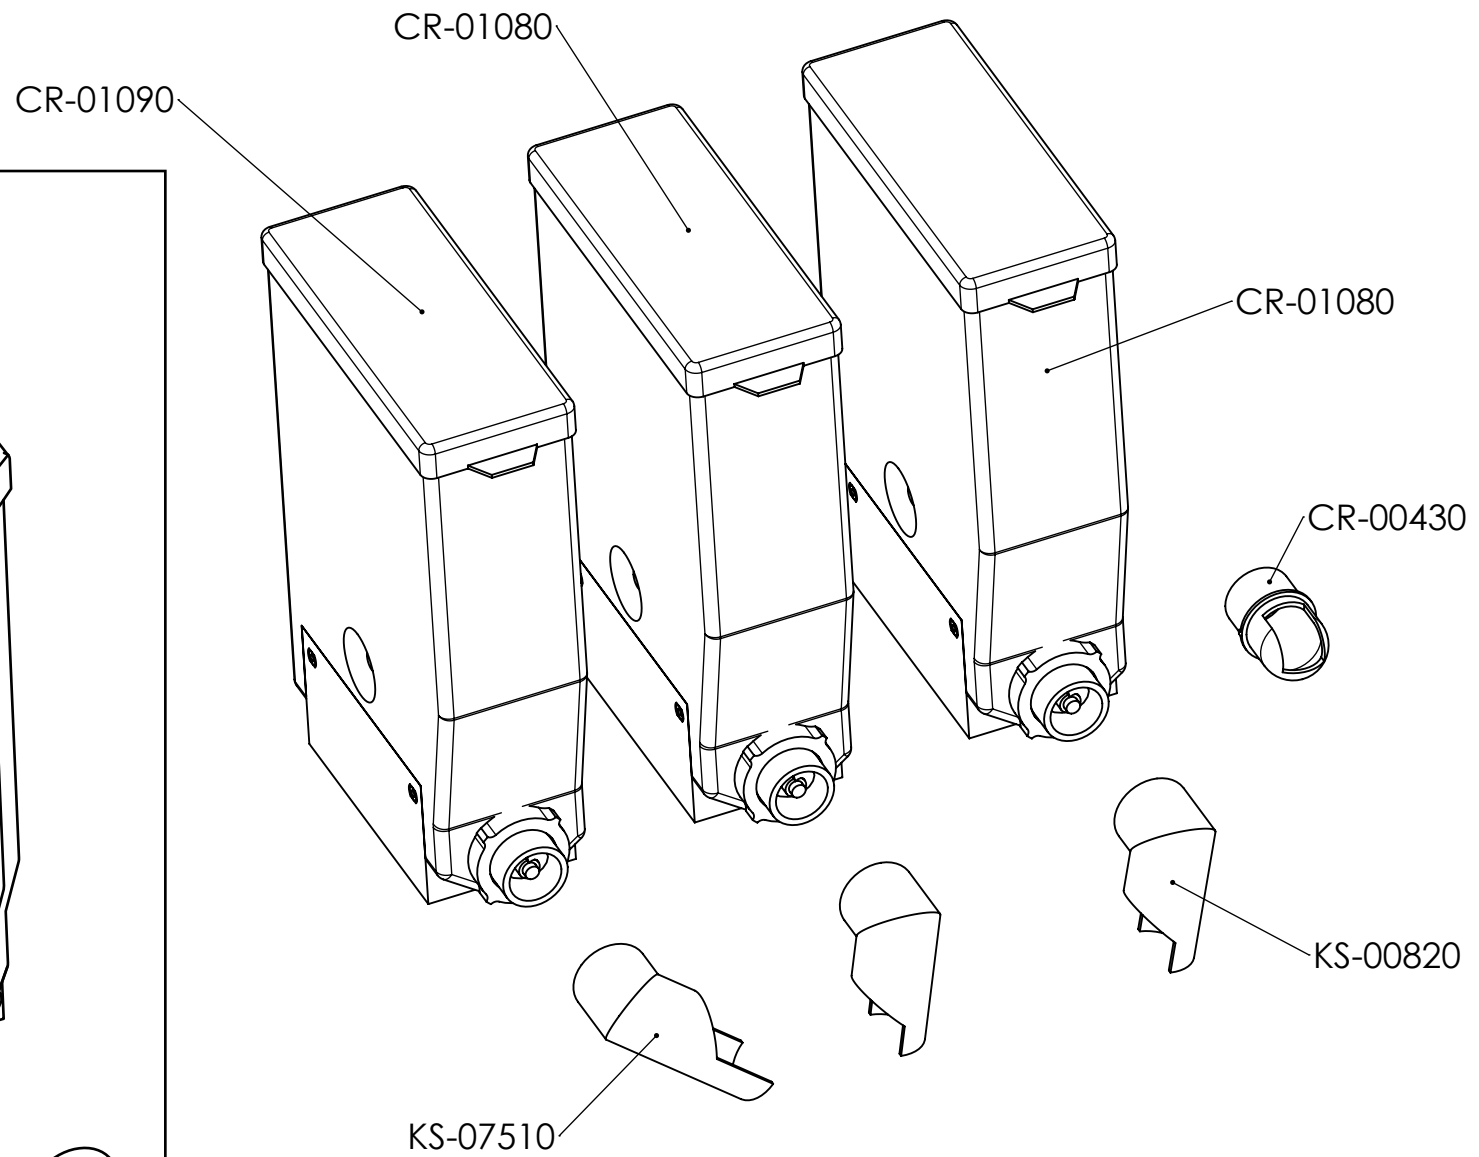

Spare parts manual

Vista 7" Bean-to-Brew / Fresh Brew

BEAN 2 BREW ONLY

PW-14531

HL-00730

MIXS-0180

PW-08121

PW-13341

OB-131

SM-02330

OB-110

OB-120

FRESH BREW ONLY

BEAN 2 BREW ONLY